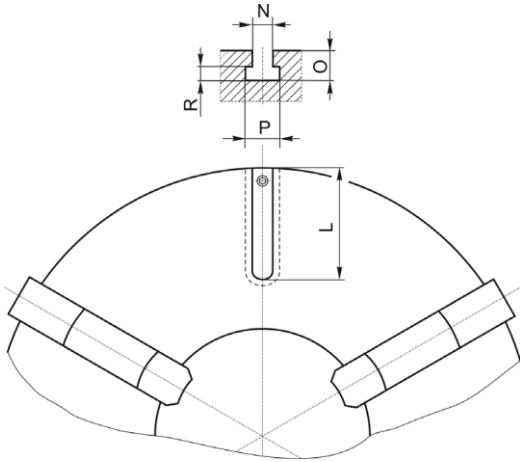

### 3 Jaw Scroll Chucks

Chuck Size	# of T-Slots	MM				
		L	N	O	P	R
20 in (500mm)	3	105	14	21	23	9
24in (600mm)	3	Full length	18	36-30	30	12
25in (630mm)	3	120	18	26	30	12
28in (700mm)	3	Full length	18	36-30	30	12
32in (800mm)	3	Full length	18	36-30	30	12
36in (900mm)	3	Full length	18	36-30	30	12
40in (1000mm)	3	Full length	18	36-30	30	12
48in (1200MM)	3	Full length	18	36-30	30	12

### 4 Jaw Independent Chucks

Chuck Size	# of T-Slots	MM				
		L	N	O	P	R
10in (250mm)	4	50	14	24	23	9
12in (315mm)	4	67.5	18	30	32	12.5
16in (400mm)	4	80	18	30	32	12.5
20in (500mm)-All except A-11	4	150	22	35	37	16
	4	120	22	35	37	16
24in (600mm)	4	Full length	22	45 - 38	37	16
25in (630mm)-All except A-11 except A-20	4	215	22	35	37	16
	4	185	22	35	37	16
	4	135	22	35	37	16
28in (700mm)	4	Full length	22	45 - 38	37	16
32in (800mm)	4	Full length	22	45 - 38	37	16
36in (900mm)	4	Full length	22	45 - 38	37	16
40in (1000mm)	4	Full length	22	45 - 38	37	16
48in (1200mm)	4	Full length	22	45 - 38	37	16
55in (1400mm)	4	Full length	22	45 - 38	37	16
60in (1500mm)	4	Full length	22	45 - 38	37	16

### 3 Jaw Oil Country Scroll Chucks

Chuck Size	# of T-Slots	MM				
		L	N	O	P	R
20in (500mm)	3	Full length	14	21	23	9
25in (630mm)	3	Full length	18	36-30	30	12
28in (700mm)	3	Full length	18	36-30	30	12
32in (800mm)	3	Full length	18	36-30	30	12
36in (900mm)	3	Full length	18	36-30	30	12
40in (1000mm)	3	Full length	18	36-30	30	12

### 4 Jaw Oil Country Independent Chucks

Chuck Size	# of T-Slots	MM				
		L	N	O	P	R
25in (630mm)	4	Full length	22	45 - 38	37	16
28in (700mm)	4	Full length	22	45 - 38	37	16
32in (800mm)	4	Full length	22	45 - 38	37	16
36in (900mm)	4	Full length	22	45 - 38	37	16
40in (1000mm)	4	Full length	22	45 - 38	37	16