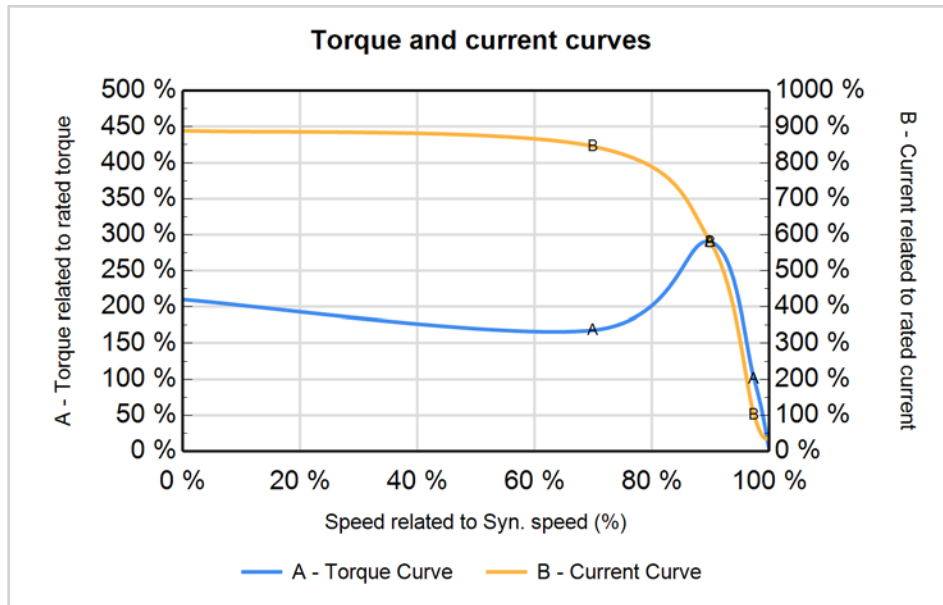

3 HP 2P 60Hz 230V TEFC 182T

File No:

Note:Temp. rise shown above is for S.F. 1.0 only.