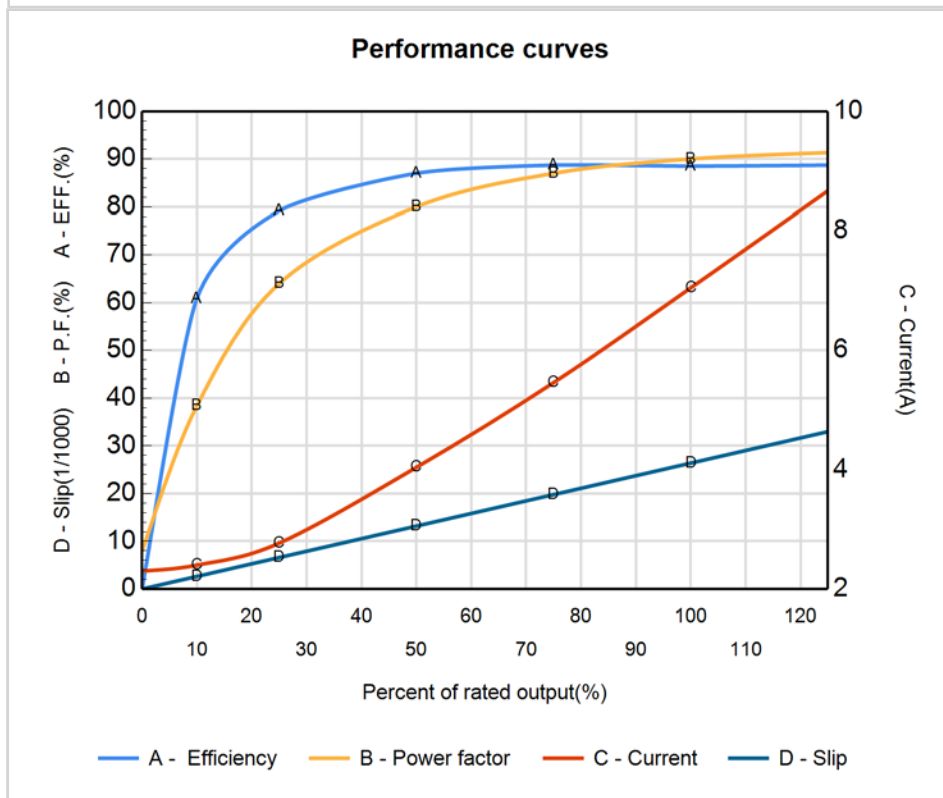

3 HP 2P 60Hz 230V TEFC 182T

File No:

Note:Temp. rise shown above is for S.F. 1.0 only.